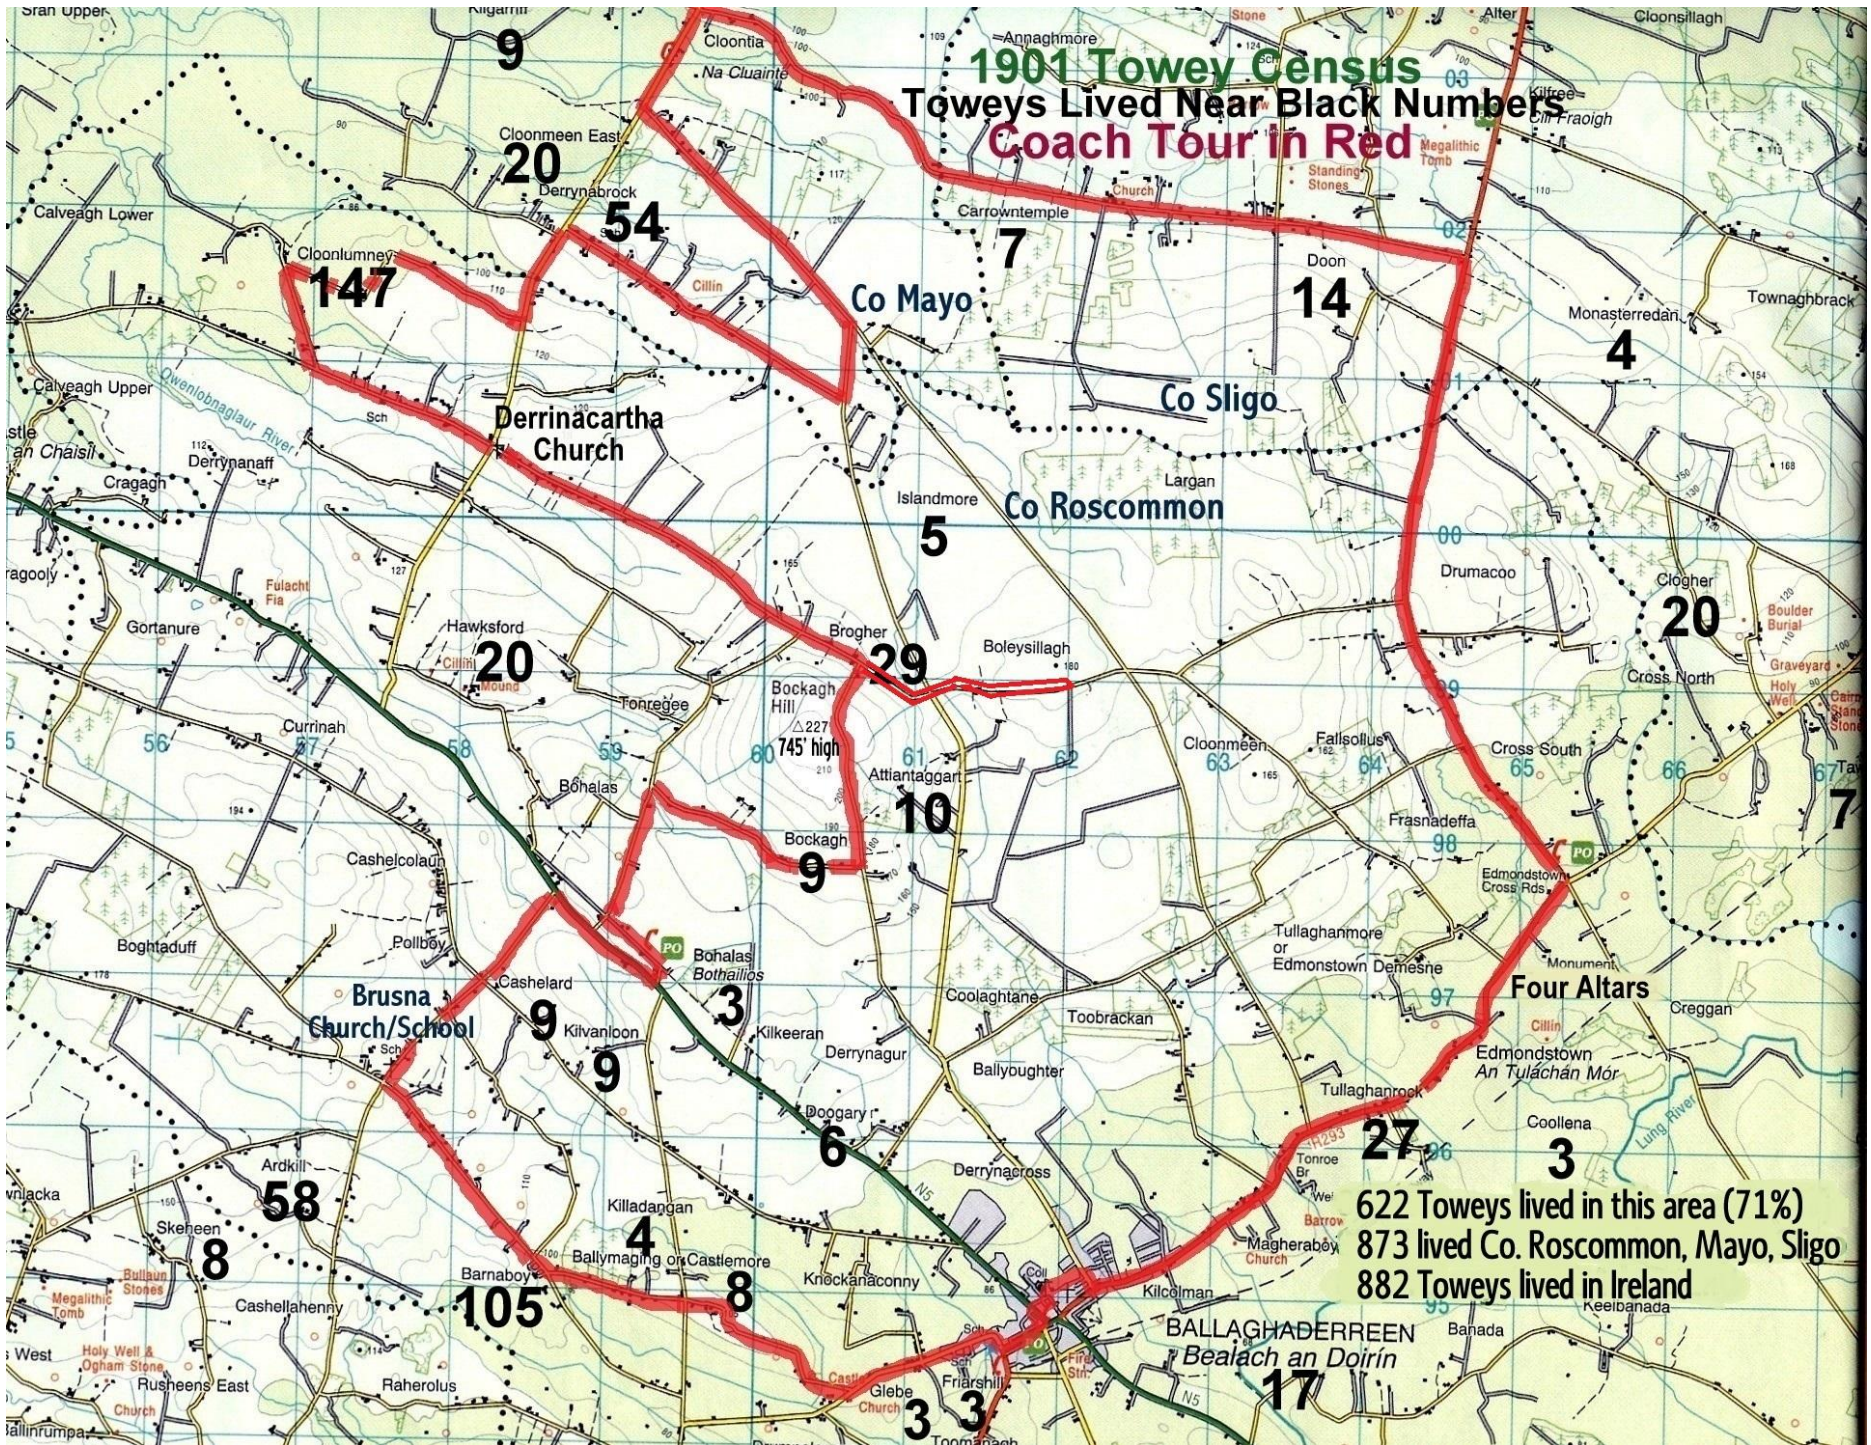

# 1901 Toweys Census

## Toweys Lived Near Black Numbers

### Coach Tour in Red

622 Toweys lived in this area (71%)  
 873 lived Co. Roscommon, Mayo, Sligo  
 882 Toweys lived in Ireland