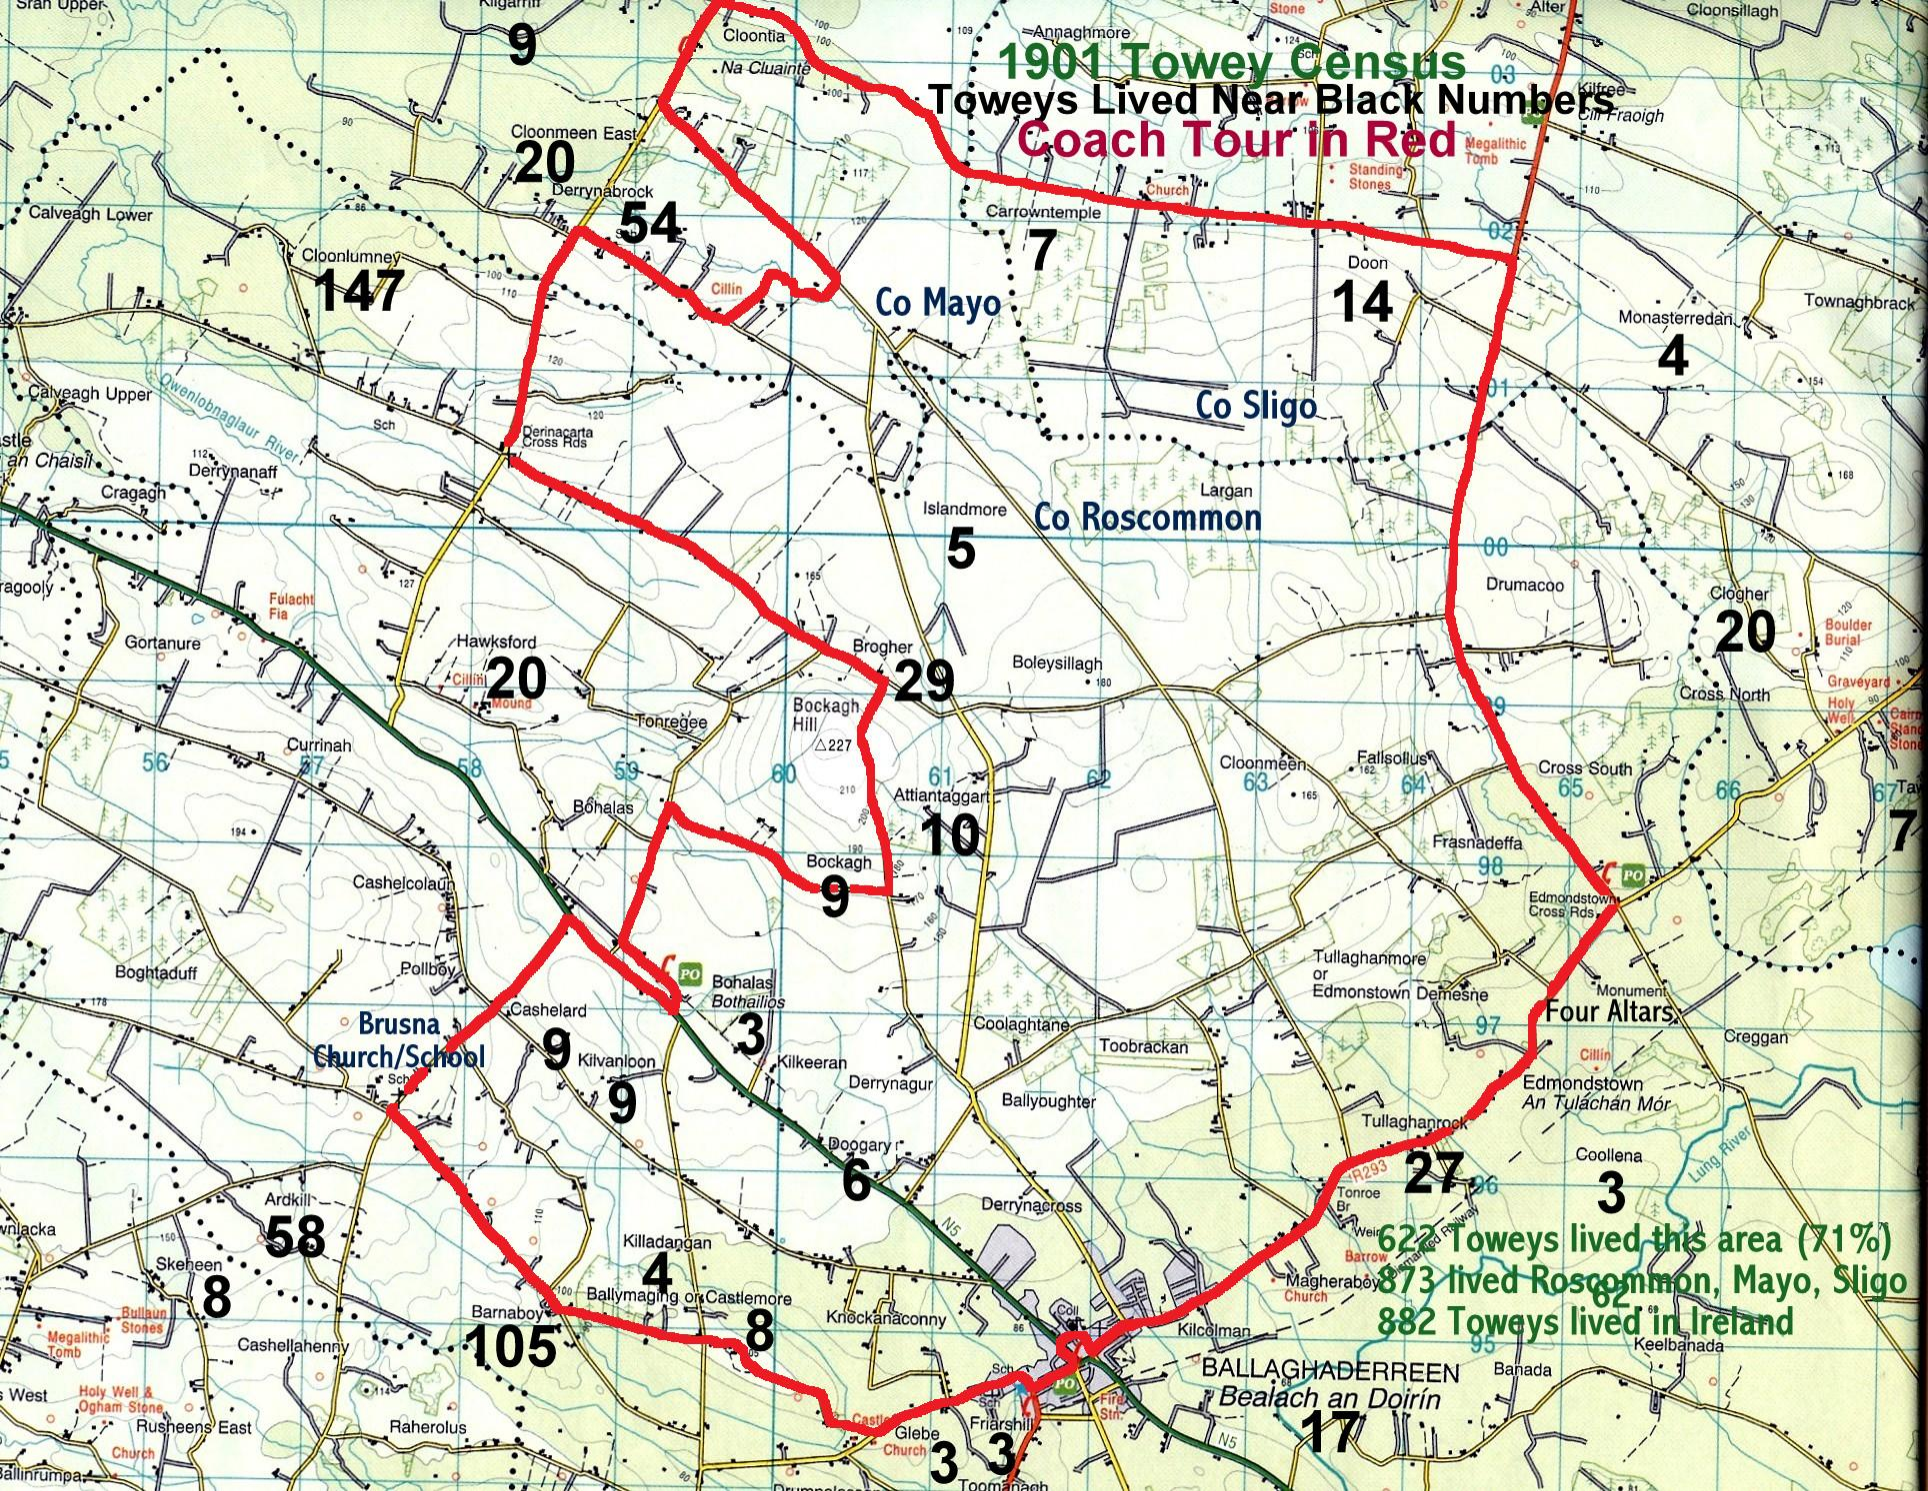

**1901 Toweys Census**  
**Toweys Lived Near Black Numbers**  
**Coach Tour in Red**

**622 Toweys lived this area (71%)**  
**873 lived Roscommon, Mayo, Sligo**  
**882 Toweys lived in Ireland**