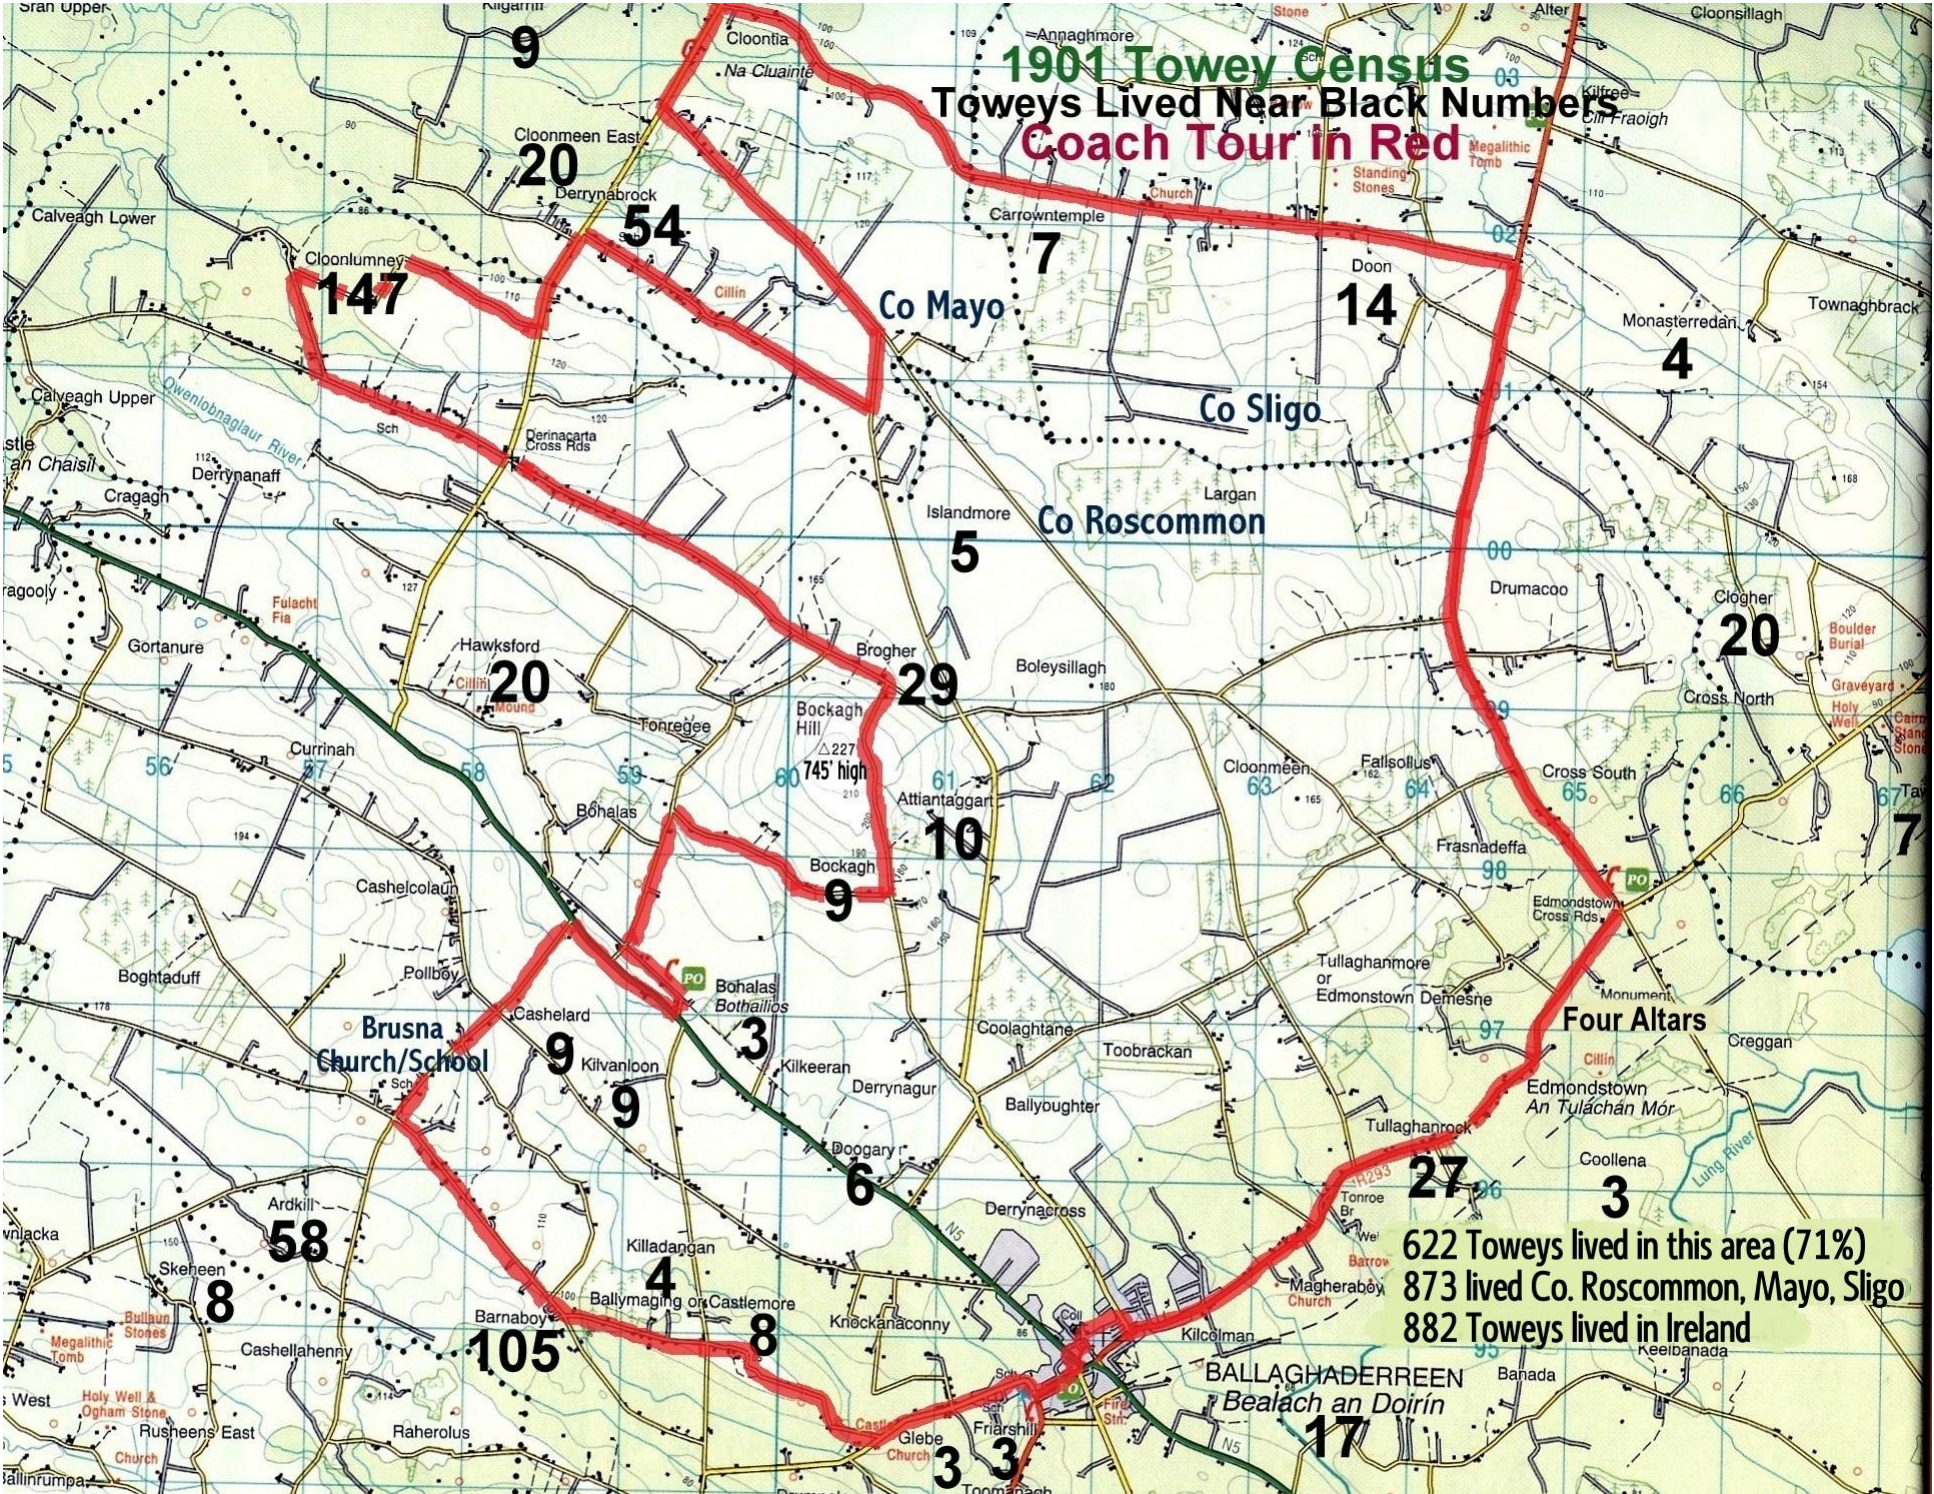

1901 Toweys Census

Toweys Lived Near Black Numbers

Coach Tour in Red

622 Toweys lived in this area (71%)
 873 lived Co. Roscommon, Mayo, Sligo
 882 Toweys lived in Ireland

147

54

Co Mayo

7

9

Brusna
Church/School

9

3

9

6

27

3

58

8

105

4

8

BALLAGHADERREEN
Bealach an Doirín

17

3